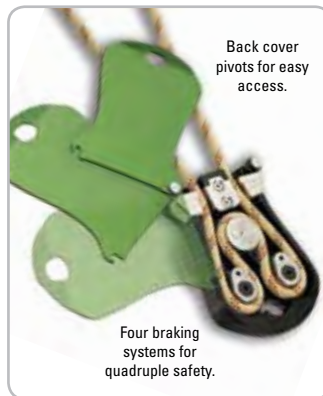

Round edges avoid snagging

1. Drum brake with control knob actuation for hands-free speed control

2. Centrifugal brake guards against free fall

3. Figure 8 brake for redundant safety

4. Manual rope tailing brake for precise control

Simple Operation

The oversized control knob is all you need for complete control, even with heavy gloves. Stop or go and change speed any time during descent.

Lightweight & Portable

Pocket-sized and just 0.9 kg (plus rope).

**Extra, Extra, Extra,
Extra Safe**

Offers quadruple-redundant safety with four brakes: a hands-free figure-8, a drum brake, a manual friction brake for precise control, and an automatic centrifugal brake to protect from free fall.

Hands Free

Operates fully hands free, stop or go, while protecting you from free fall.

Built for Performance

Features a rock-solid case and professional grade construction.

Uses Quality DEUS Rope

The DEUS 3300 is certified for use only with 7.5 mm DEUS ropes. These NFPA-certified kernmantle technical ropes are specifically designed for the DEUS 3300.