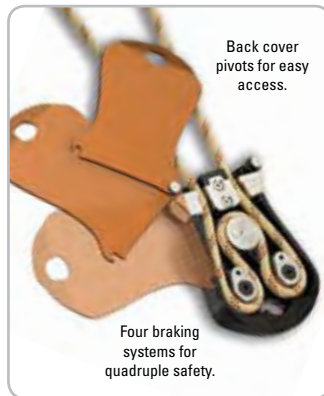

ANSI and NFPA certified

Use for escape and all kinds of rescue

Back cover pivots open for easy rope changes

Every detail is designed to save lives.

The DEUS 3700 is a lightweight, safe and easy-to-use vertical rescue tool, making self-rescue a practical option for industrial workers who work at heights. It's ANSI certified, and offers four redundant brakes for extra safety, hands free operation, free fall protection, durable construction and unmatched versatility as a rescue system.

Simple Operation

The oversized control knob is all you need for complete control, even with heavy gloves. Stop or go and change speed any time during descent.

Lightweight & Portable

Pocket-sized and just 1.1 kg (plus rope).

**Extra, Extra, Extra,
Extra Safe**

Offers quadruple-redundant safety with four brakes: a hands-free figure-8, a drum brake, a manual friction brake for precise control, and an automatic centrifugal brake to protect from free fall.

Hands Free

Operates fully hands free, stop or go, while protecting you from free fall.

Built for Performance

Features a rock-solid case and professional grade construction.

Uses Quality DEUS Rope

The DEUS 3700 is certified for use only with 7.5 mm DEUS ropes. These kernmantle technical ropes are specifically designed for the DEUS 3700.