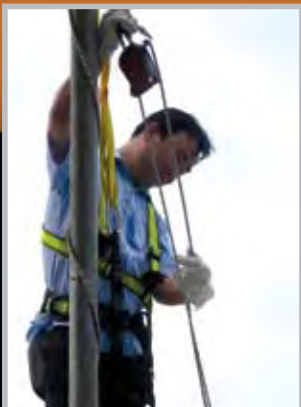

Round edges avoid snagging

1. Drum brake with control knob actuation for hands-free speed control

2. Centrifugal brake guards against free fall

3. Figure 8 brake for redundant safety

4. Manual rope tailing brake for precise control

Pocket sized: 13 x 10 x 6 cm

Control knob makes operation hands-free both "stop" and "go"

Machined aluminum, stainless steel, titanium and brass

Descent speed limited to 2 m/sec – like stepping off an 8" curb

ANSI and NFPA certified

Use for escape and all kinds of rescue

Back cover pivots open for easy rope changes

Every detail is designed to save lives.

The DEUS 3700 is a lightweight, safe and easy-to-use vertical rescue tool, making self-rescue a practical option for industrial workers who work at heights. It's ANSI certified, and offers four redundant brakes for extra safety, hands free operation, free fall protection, durable construction and unmatched versatility as a rescue system.